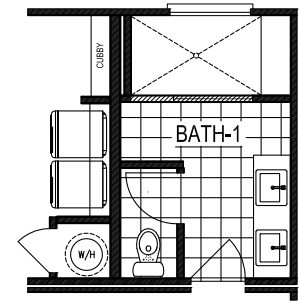

THE BROOKDALE

SQUARE FOOTAGE 1,382

3 Bedrooms 2 Bathrooms

ELEVATION A

Shown with Optional Exterior Features

These are artist renditions for sales purposes only. Refer to working drawings for actual dimensions.

© 2020 Nationwide Homes, Inc. All Rights Reserved.

THE BROOKDALE

Total Finished Area:
1,382 Sq. Ft.

Dimensions:
27'8" W x 54'0" D

3 Bedrooms
2 Bathrooms

Ranch-Style

Factory-Built Porch

Utility Cubby & Bench

Over-sized Kitchen Island

Rectangular Lavatory Sinks

nationwide-homes.com

facebook.com/nationwidehome

instagram.com/nationwidehomes

Optional Master Bath

Shown with Optional Interior and Exterior Features

These are artist renditions for sales purposes only.