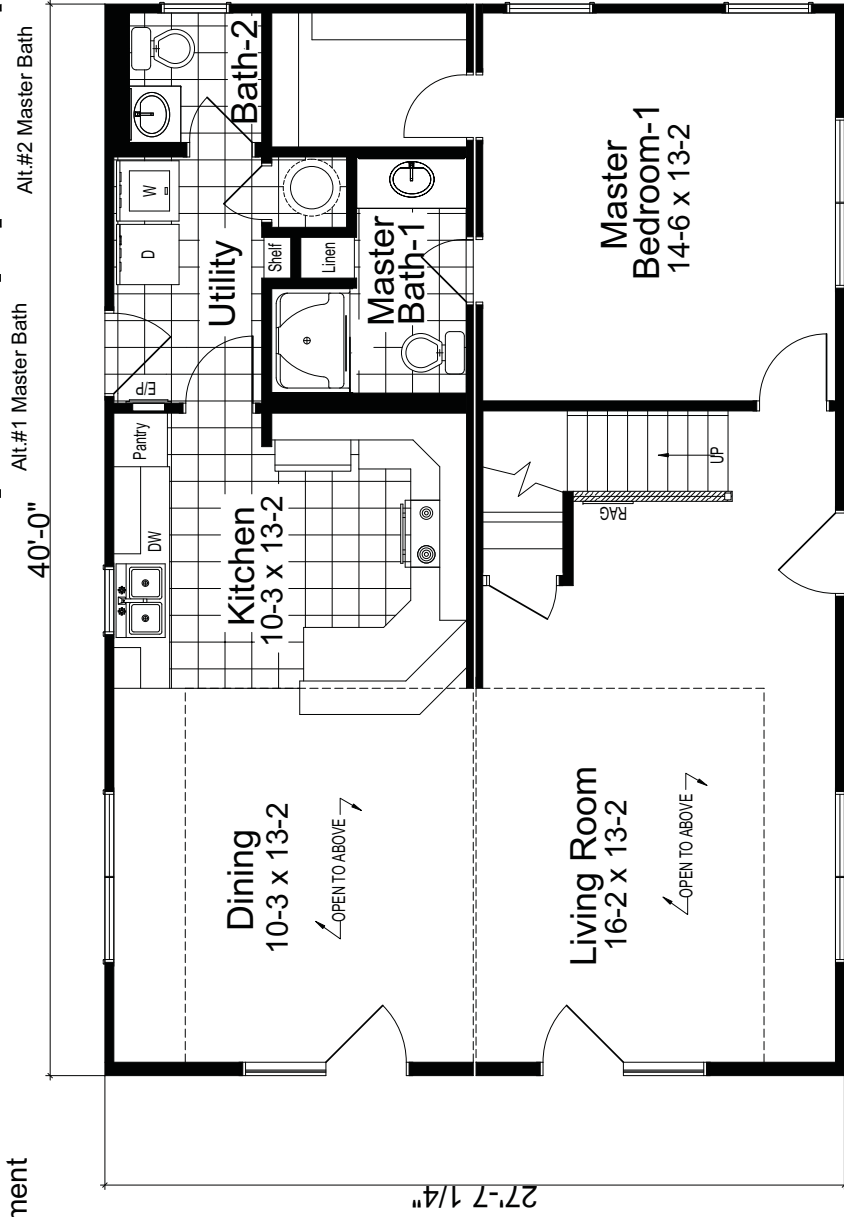

Opt. Basement

First Level