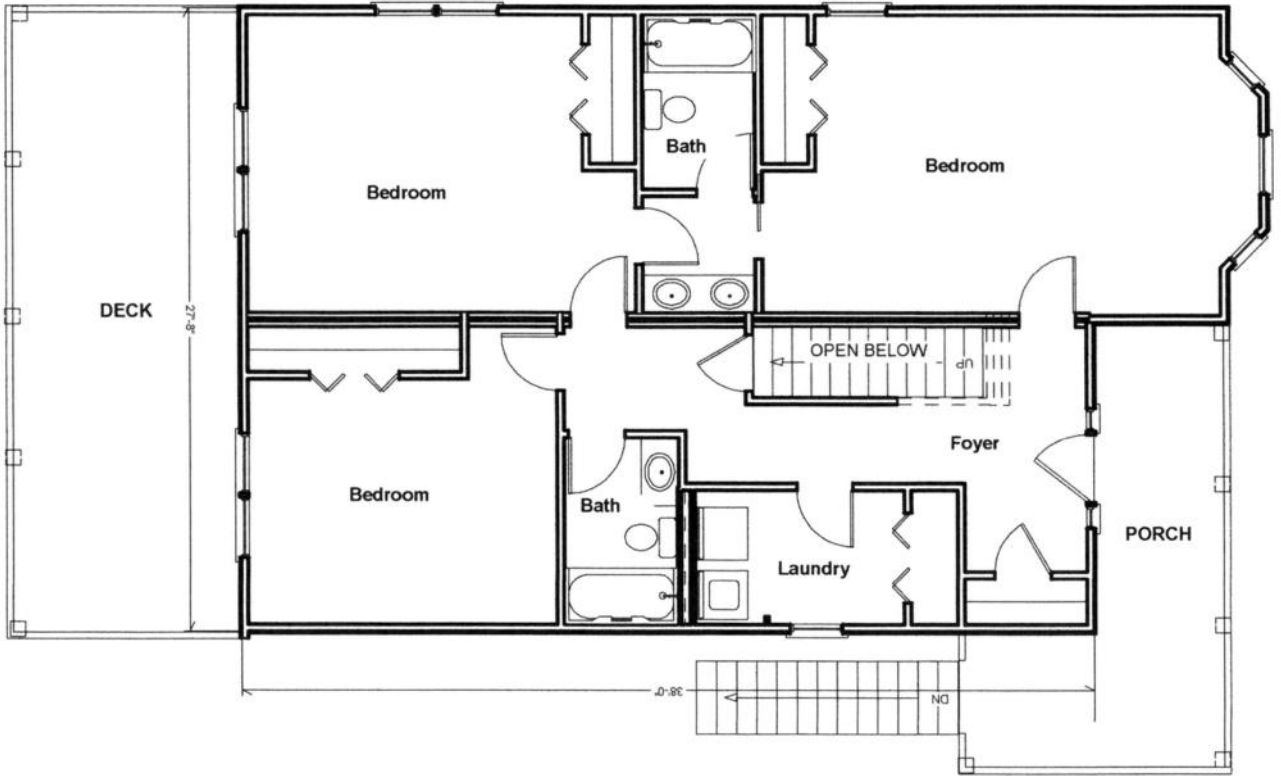

BEACH CHARLOTTE I

BEACH CHARLOTTE I FIRST FLOOR 1132 SF

BEACH CHARLOTTE I SECOND FLOOR 1132 SF

BEACH CHARLOTTE I OPTIONAL LOWER LEVEL 496 SF