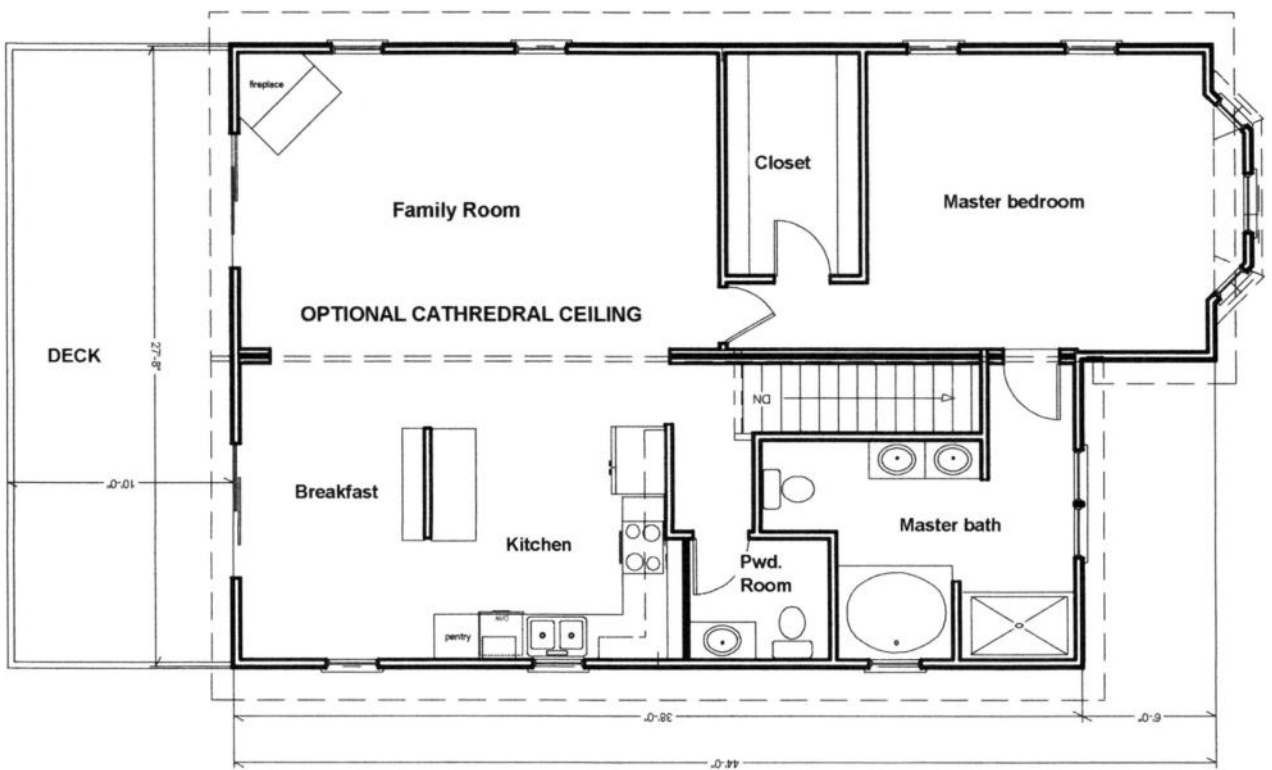

BEACH CHARLOTTE I

BEACH CHARLOTTE I FIRST FLOOR 1132 SF

BEACH CHARLOTTE I SECOND FLOOR 1132 SF

BEACH CHARLOTTE I OPTIONAL LOWER LEVEL 496 SF