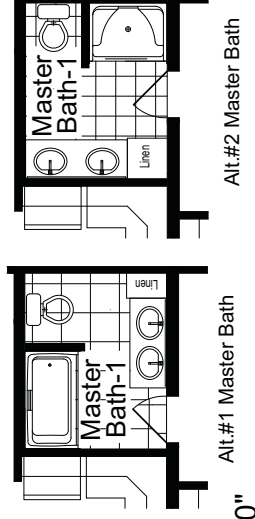

First Floor: 1,104 sq. ft. finished
Second Floor: 453 sq. ft. unfinished

QR Code
Scan using your
barcode reader app on
your smart phone to
see photos of this
model

NATIONWIDE
Homes
HiPERFORMANCE BUILDERS

Second Level

Opt. Basement

40'-0"

Alt. #2 Master Bath

First Level