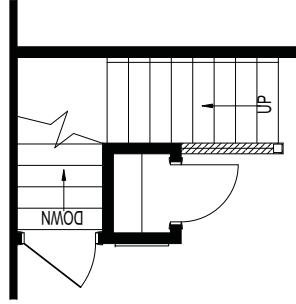

First Floor: 1,104 sq. ft. finished
Second Floor: 453 sq. ft. unfinished

QR Code
Scan using your
barcode reader app on
your smart phone to
see photos of this
model

NATIONWIDE
Homes
HiPERFORMANCE BUILDERS

Second Level

Opt. Basement

40'-0"

Alt. #2 Master Bath

First Level