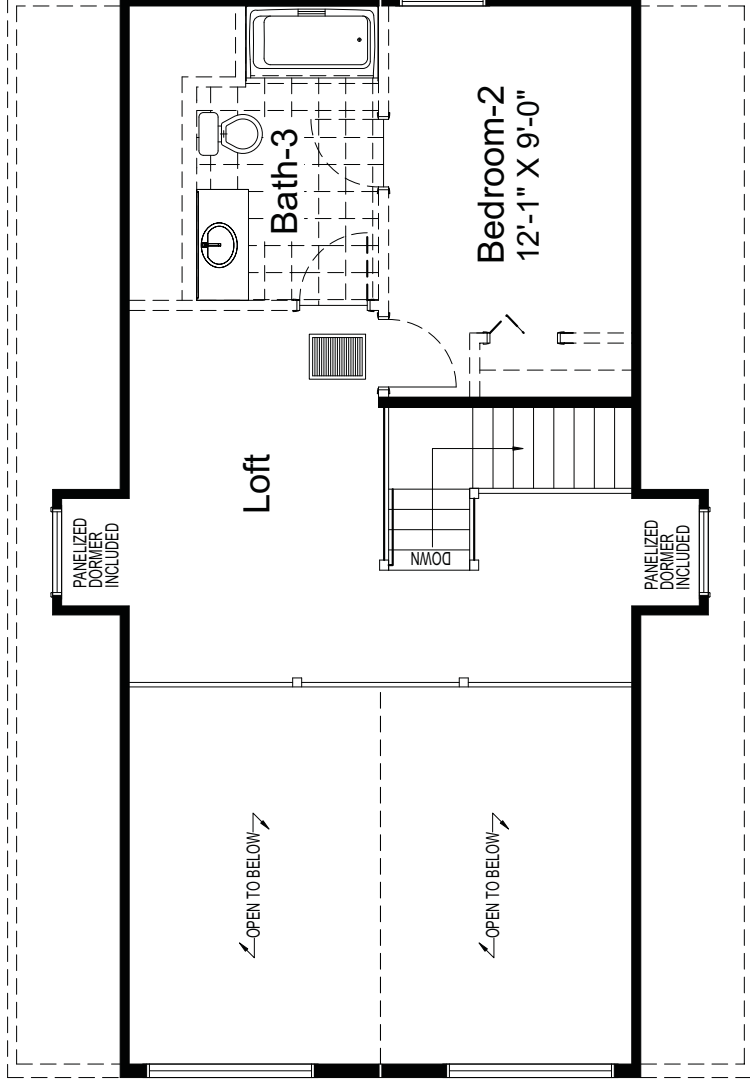

Mainstreet Collection

These are artist renditions for sales purposes only. Refer to working drawings for actual dimensions. © 2012 Nationwide Homes 8/1/12

MULBERRY

Shown with coastal exterior
Shown with optional exterior features

First Floor: 1,104 sq. ft. finished
Second Floor: 453 sq. ft. unfinished

QR Code
Scan using your
barcode reader app on
your smart phone to
see photos of this
model

NATIONWIDE
Homes
HiPERFORMANCE BUILDERS

Second Level

Opt. Basement

40'-0"

Alt. #2 Master Bath

First Level