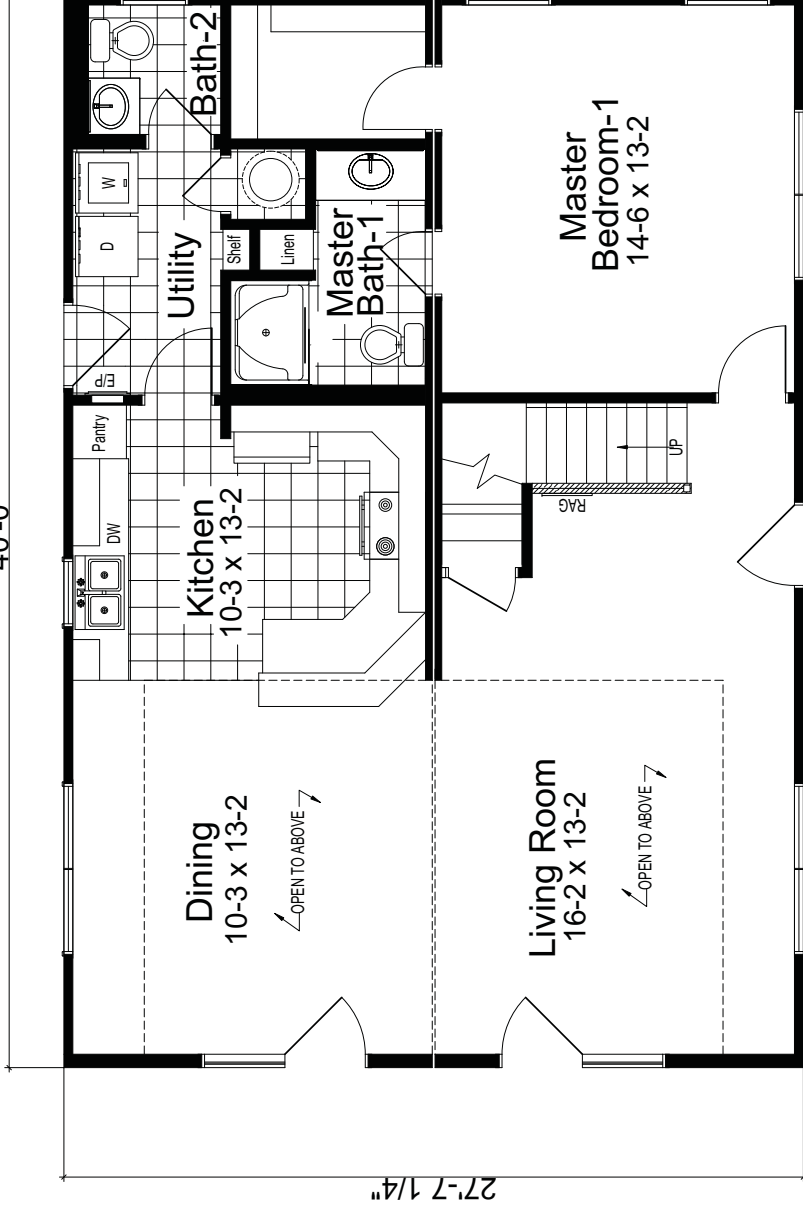

First Floor: 1,104 sq. ft. finished
Second Floor: 453 sq. ft. unfinished

QR Code
Scan using your
barcode reader app on
your smart phone to
see photos of this
model

NATIONWIDE
Homes
HiPERFORMANCE BUILDERS

Second Level

Opt. Basement

40'-0"

Alt. #2 Master Bath

First Level