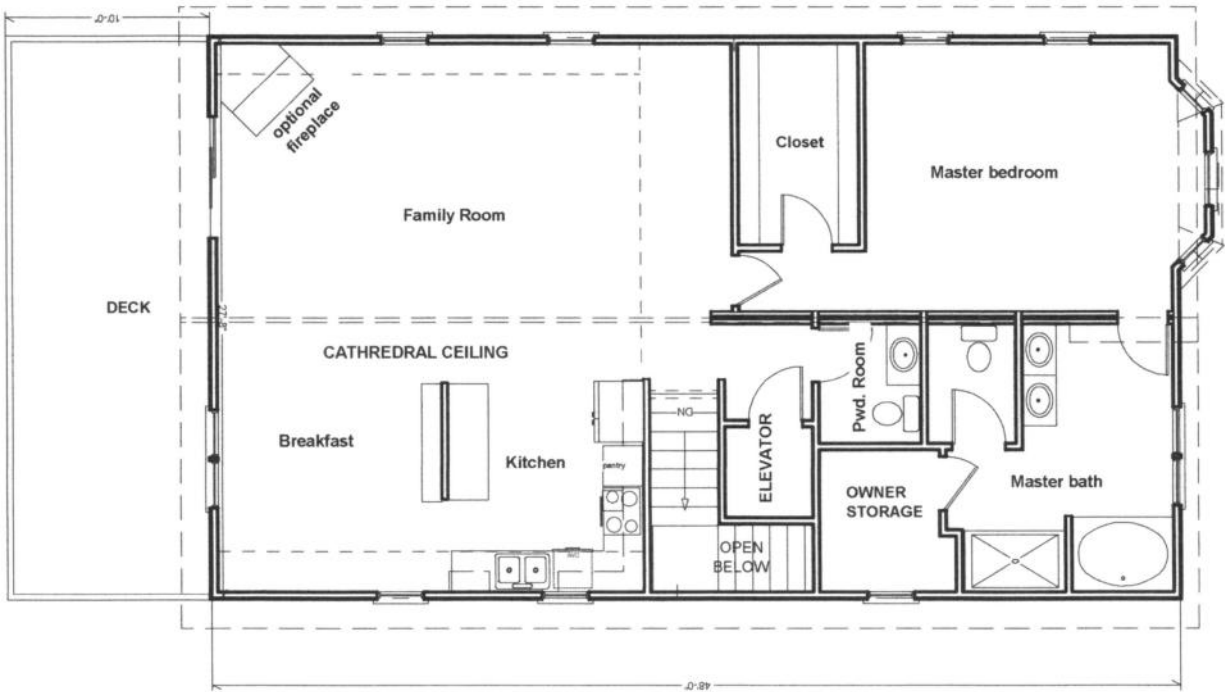

## BEACH CHARLOTTE 5 W/ELEVATOR FIRST FLOOR 1328 SF

## BEACH CHARLOTTE 5 W/ELEVATOR SECOND FLOOR 1328 SF

## BEACH CHARLOTTE 5 W/ELEVATOR OPTIONAL LOWER LEVEL 720 SF