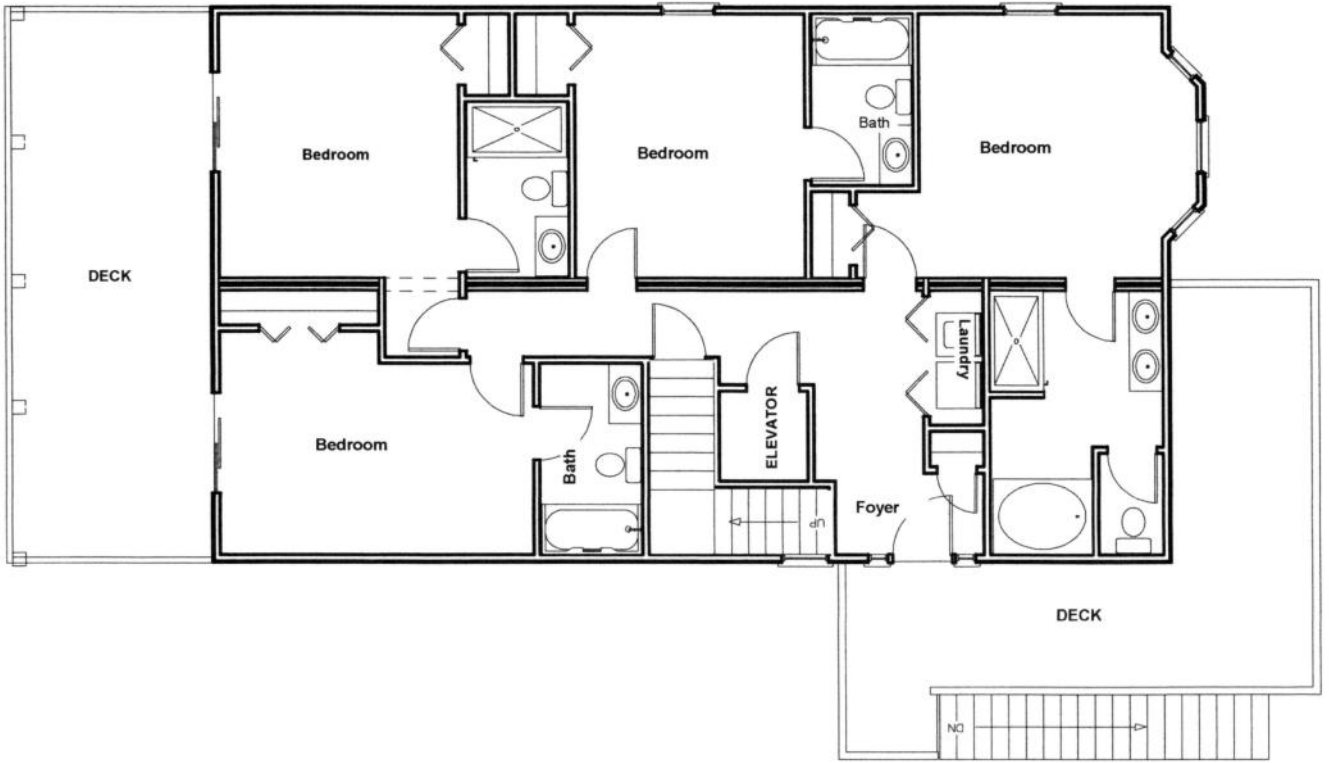

# BEACH CHARLOTTE V

## BEACH CHARLOTTE 5 W/ELEVATOR FIRST FLOOR 1328 SF

## BEACH CHARLOTTE 5 W/ELEVATOR SECOND FLOOR 1328 SF

## BEACH CHARLOTTE 5 W/ELEVATOR OPTIONAL LOWER LEVEL 720 SF