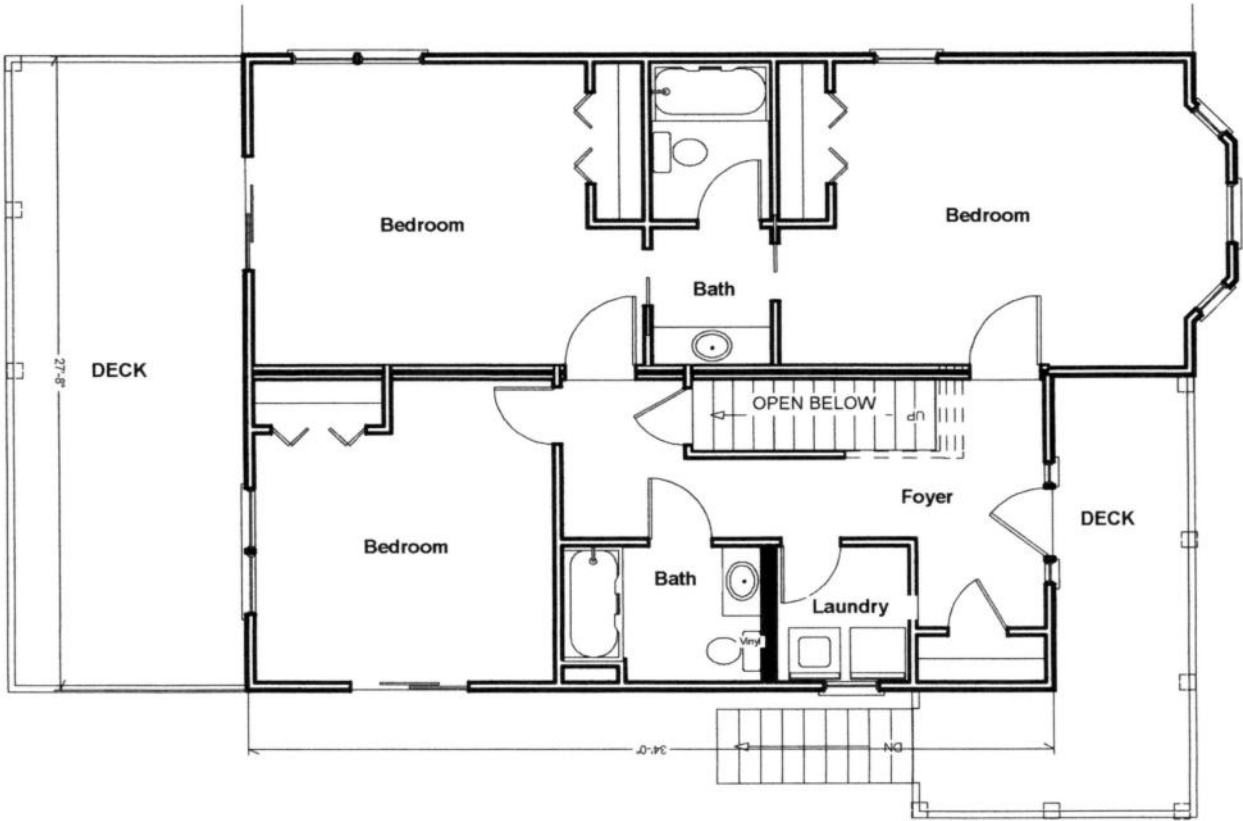

BEACH CHARLOTTE II

BEACH CHARLOTTE II FIRST FLOOR 1025 SF

BEACH CHARLOTTE II SECOND FLOOR 1025 SF

BEACH CHARLOTTE II OPTIONAL LOWER LEVEL 525 SF