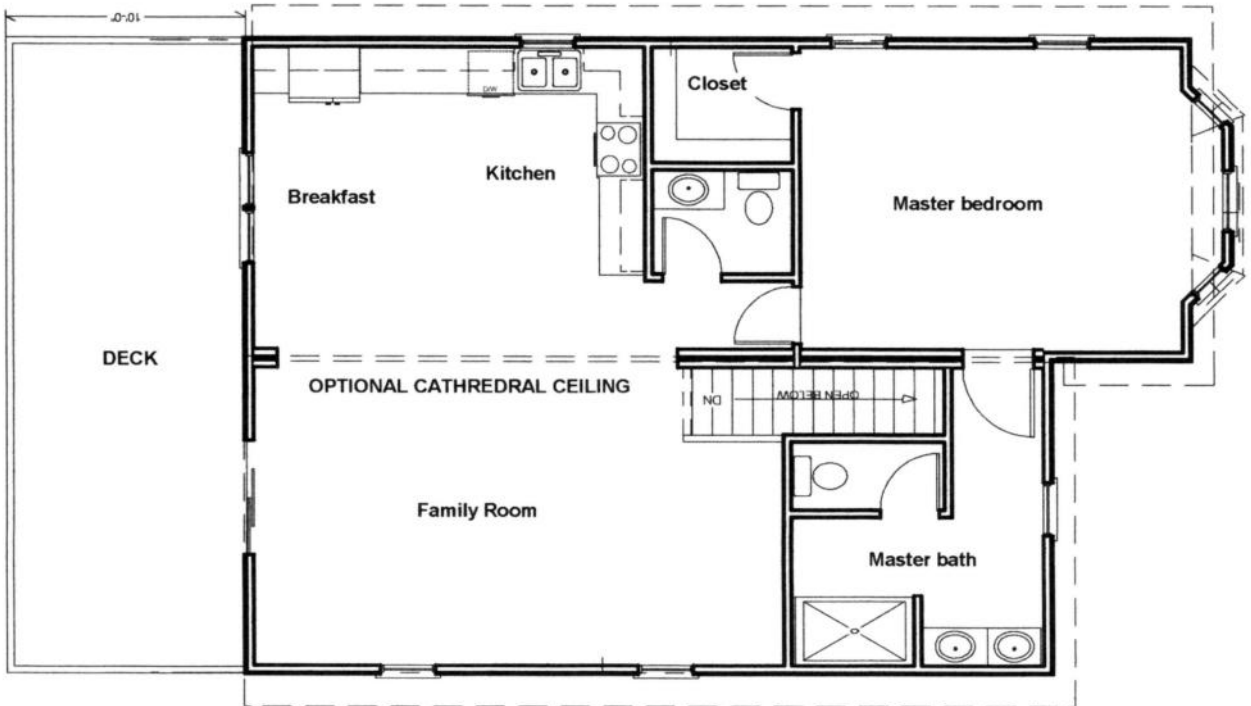

BEACH CHARLOTTE II

BEACH CHARLOTTE II FIRST FLOOR 1025 SF

BEACH CHARLOTTE II SECOND FLOOR 1025 SF

BEACH CHARLOTTE II OPTIONAL LOWER LEVEL 525 SF