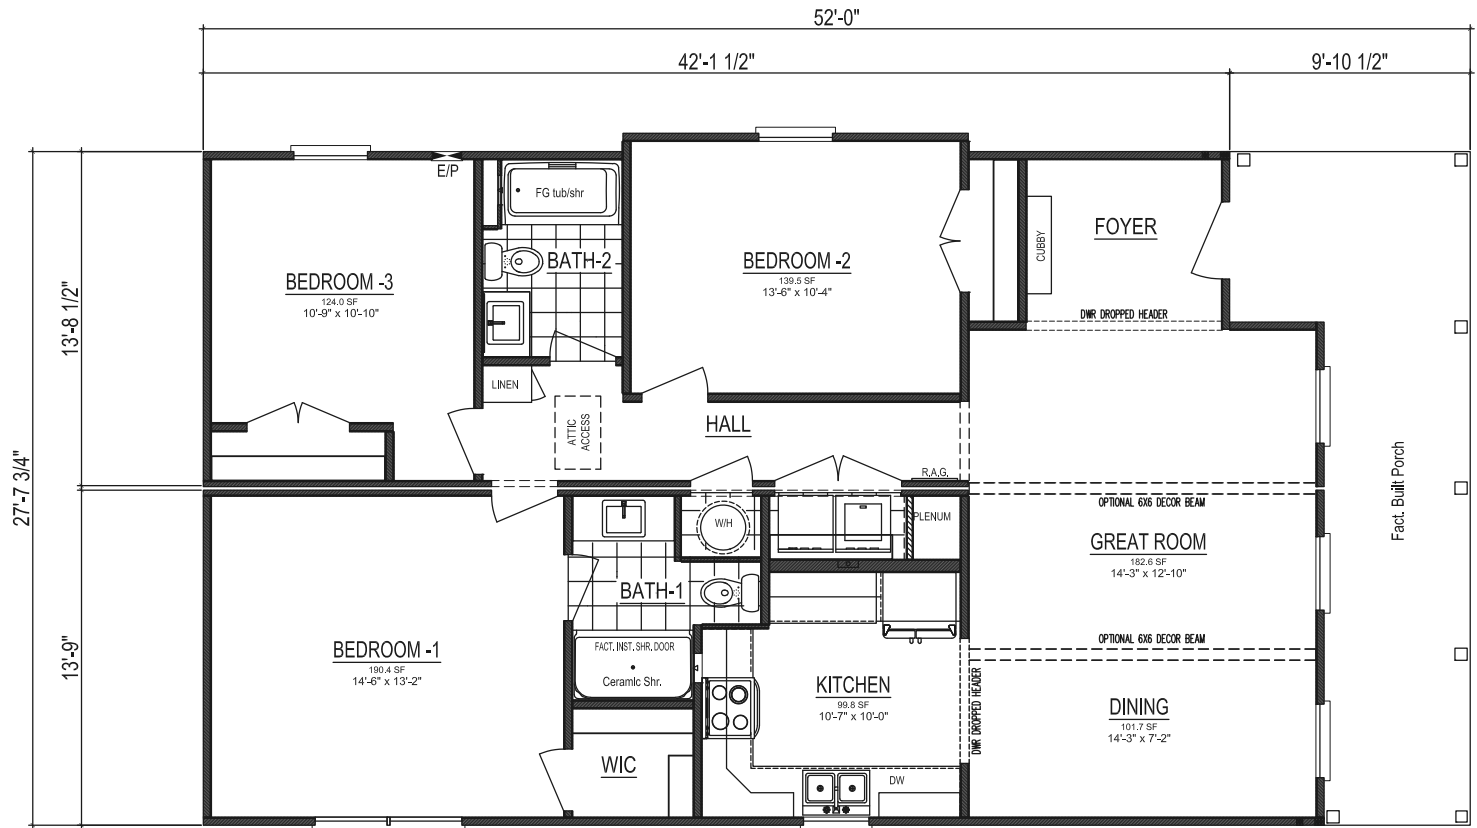

THE BAYVIEW

Total Finished Area:
1,255 Sq. Ft.

Dimensions:
27'8" W x 52'0" D

3 Bedrooms
2 Bathrooms

Ranch-Style

Foyer Cubby & Bench

Factory-Built Porch

Rectangular Lavatory Sinks

Walk-in Closet

nationwide-homes.com

facebook.com/nationwidehome

instagram.com/nationwidehomes

Shown with Optional Interior and Exterior Features

These are artist renditions for sales purposes only.

Refer to working drawings for actual dimensions.

© 2020 Nationwide Homes (Summer 2020)

ELEVATION B