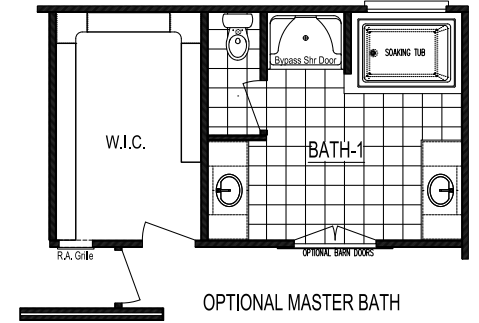

SOUTHAMPTON I

Total Finished Area:
1,930 Sq. Ft.

Dimensions:
66'0"W x 31'2"D

3 Bedrooms

2 Bathrooms

Ranch-Style

Split-Bedroom Design

Ceramic Tile Shower
(4x8')

Walk-in Closet

Private Study

Pantry

nationwide-homes.com

facebook.com/nationwidehome

instagram.com/nationwidehomes

Shown with Optional Interior and Exterior Features

These are artist renditions for sales purposes only.

Refer to working drawings for actual dimensions.

© 2020 Nationwide Homes 01/31/20