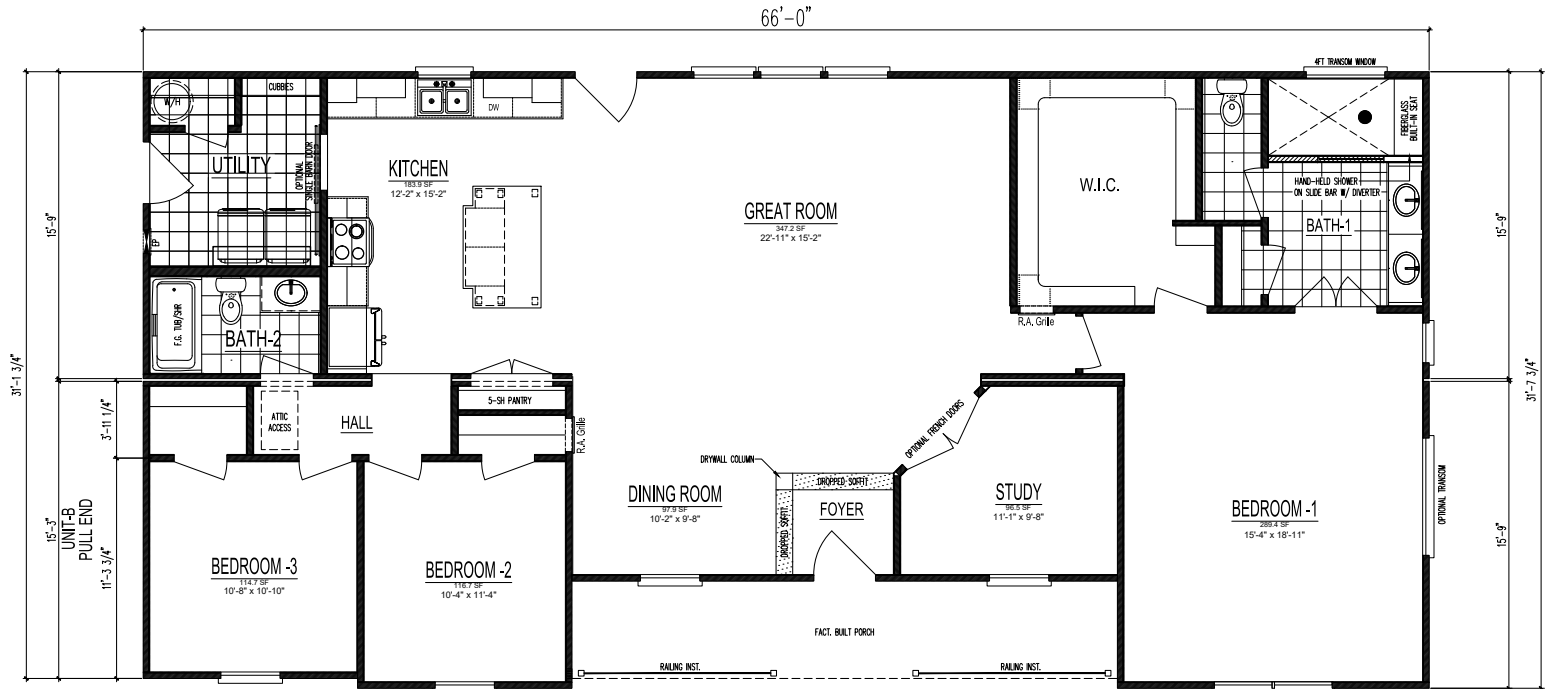

SOUTHAMPTON I

Total Finished Area:
1,930 Sq. Ft.

Dimensions:
66'0"W x 31'2"D

3 Bedrooms

2 Bathrooms

Ranch-Style

Split-Bedroom Design

Ceramic Tile Shower
(4x8')

Walk-in Closet

Private Study

Pantry

nationwide-homes.com

facebook.com/nationwidehome

instagram.com/nationwidehomes

Shown with Optional Interior and Exterior Features

These are artist renditions for sales purposes only.

Refer to working drawings for actual dimensions.

© 2020 Nationwide Homes 01/31/20