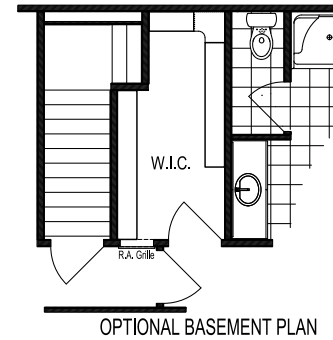

SOUTHAMPTON I

Total Finished Area:
1,930 Sq. Ft.

Dimensions:
66'0"W x 31'2"D

3 Bedrooms

2 Bathrooms

Ranch-Style

Split-Bedroom Design

Ceramic Tile Shower
(4x8')

Walk-in Closet

Private Study

Pantry

nationwide-homes.com

facebook.com/nationwidehome

instagram.com/nationwidehomes

Shown with Optional Interior and Exterior Features

These are artist renditions for sales purposes only.

Refer to working drawings for actual dimensions.

© 2020 Nationwide Homes 01/31/20